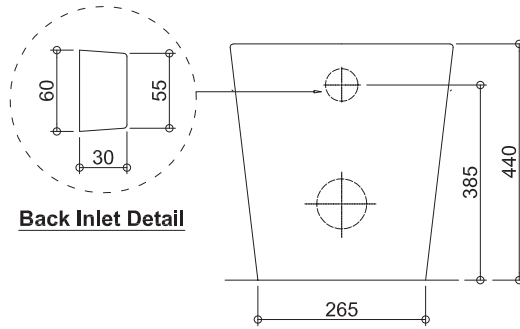

### Specifications /

<b>WELS Rating</b>	4 star, 3.5 L avg flush volume
<b>WELS registration number</b>	L08070 / L08069
<b>Pan</b>	Box rimless design
<b>Trap(s)</b>	Universal trap for S or P-trap installations. S-trap set out 140 mm - 250 mm as standard. P-trap set out 180 mm floor to centre of outlet.
<b>Cistern</b>	R&T dual flush concealed cistern (4.5 L / 3 L, 3.5 L avg flush volume)
<b>Flush plate</b>	Brushed chrome raised pneumatic buttons - AS 1428.1 compliant
<b>Fixing</b>	The toilet is fixed with R&T concealed water tank in wall.
<b>Seat</b>	Lock-in single flap blue toilet seat is provided as standard. UF compression moulded toilet seat, fitted with buffers and metal hinges.
<b>Installation</b>	<b>AS1428 Compliance:</b> Refer to the latest standard to ensure installation meets the requirements. The installation of the toilet suite shall be in accordance with the normal minimum drain line grade requirements in AS/NZS 3500.2.
<b>Material / Finish</b>	Vitreous china / Gloss white and blue seat
<b>Weight</b>	Pan 44.1 kg, cistern 7.0 kg
<b>Parts list</b>	Pan, seat, hinges, concealed cistern, push plate, S-trap connector, seal ring, fixing plate, fixing screw, floor fixing screw
<b>Commercial warranty</b>	10 years vitreous china pan replacement of product; 5 years replacement seat, cistern; 2 years valves and fittings; 1 year seals, buttons and labour (see Oliveri website for full details)
<b>Maintenance and care instructions</b>	All surfaces should be cleaned with mild liquid detergent or soap and water. Do not use cream cleaners or citrus based cleaning products, as they are abrasive. Use of unsuitable cleaning agents may damage the surface. Any damage caused in this way will not be covered by warranty.

# Vienna

**VI202C-B** (Pan: VI202C / Cistern: ACCIWRTC / Seat: ACC201-6CB)  
 Wall Faced Care Toilet Suite with Blue Seat

All dimensions in mm

**FRONT VIEW**

**TOP VIEW**

**SIDE VIEW**