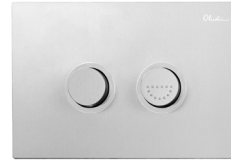

# Vienna

**VI202C-B** (Pan: VI202C / Cistern: ACCIWRTC / Seat: ACC201-6CB)  
Wall Faced Care Toilet Suite with Blue Seat

All dimensions in mm

### Suite includes

- Rimless Pan
- Lock-in, single flap blue seat
- R&T dual flush concealed cistern
- Brushed chrome raised button push plate
- Fittings & fixtures