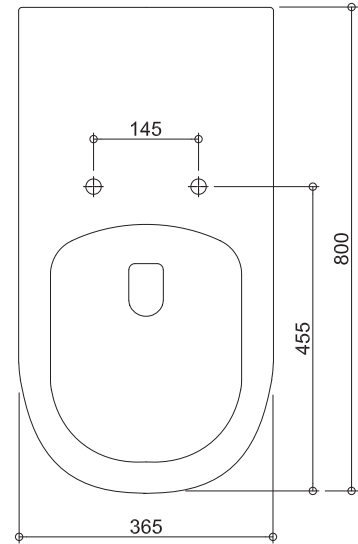

### Specifications /

<b>WELS Rating</b>	4 star, 3.5 L avg flush volume
<b>WELS registration number</b>	L08070 / L08069
<b>Pan</b>	Box rimless design
<b>Trap(s)</b>	Universal trap for S or P-trap installations. S-trap set out 140 mm - 250 mm as standard. P-trap set out 180 mm floor to centre of outlet.
<b>Cistern</b>	R&T dual flush concealed cistern (4.5 L / 3 L, 3.5 L avg flush volume)
<b>Flush plate</b>	Brushed chrome raised pneumatic buttons - AS 1428.1 compliant
<b>Fixing</b>	The toilet is fixed with R&T concealed water tank in wall.
<b>Seat</b>	Lock-in single flap blue toilet seat is provided as standard. UF compression moulded toilet seat, fitted with buffers and metal hinges.
<b>Installation</b>	<b>AS1428 Compliance:</b> Refer to the latest standard to ensure installation meets the requirements. The installation of the toilet suite shall be in accordance with the normal minimum drain line grade requirements in AS/NZS 3500.2.
<b>Material / Finish</b>	Vitreous china / Gloss white and blue seat
<b>Weight</b>	Pan 44.1 kg, cistern 7.0 kg
<b>Parts list</b>	Pan, seat, hinges, concealed cistern, push plate, S-trap connector, seal ring, fixing plate, fixing screw, floor fixing screw
<b>Commercial warranty</b>	10 years vitreous china pan replacement of product; 5 years replacement seat, cistern; 2 years valves and fittings; 1 year seals, buttons and labour (see Oliveri website for full details)
<b>Maintenance and care instructions</b>	All surfaces should be cleaned with mild liquid detergent or soap and water. Do not use cream cleaners or citrus based cleaning products, as they are abrasive. Use of unsuitable cleaning agents may damage the surface. Any damage caused in this way will not be covered by warranty.

# Vienna

**VI202C-B** (Pan: VI202C / Cistern: ACCIWRTC / Seat: ACC201-6CB)  
 Wall Faced Care Toilet Suite with Blue Seat

All dimensions in mm

**FRONT VIEW**

**TOP VIEW**

**SIDE VIEW**