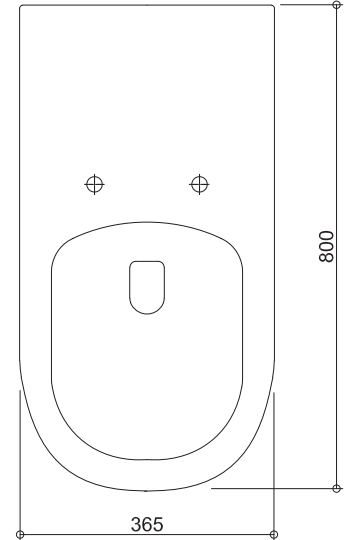

# Vienna

**VI202C-B** (Pan: VI202C / Cistern: ACCIWRTC / Seat: ACC201-6CB)  
Wall Faced Care Toilet Suite with Blue Seat

All dimensions in mm

### Specifications /

<b>WELS Rating</b>	4 star, 3.5 L avg flush volume
<b>WELS registration number</b>	L08070 / L08069
<b>Pan</b>	Box rimless design
<b>Trap(s)</b>	Universal trap for S or P-trap installations. S-trap set out 140 mm - 250 mm as standard. P-trap set out 180 mm floor to centre of outlet.
<b>Cistern</b>	R&T dual flush concealed cistern (4.5 L / 3 L, 3.5 L avg flush volume)
<b>Flush plate</b>	Brushed chrome raised pneumatic buttons - AS 1428.1 compliant
<b>Fixing</b>	The toilet is fixed with R&T concealed water tank in wall.
<b>Seat</b>	Lock-in single flap blue toilet seat is provided as standard. UF compression moulded toilet seat, fitted with buffers and metal hinges.
<b>Installation</b>	<b>AS1428 Compliance:</b> Refer to the latest standard to ensure installation meets the requirements. The installation of the toilet suite shall be in accordance with the normal minimum drain line grade requirements in AS/NZS 3500.2.
<b>Material / Finish</b>	Vitreous china / Gloss white and blue seat
<b>Weight</b>	Pan 44.1 kg, cistern 7.0 kg
<b>Parts list</b>	Pan, seat, hinges, concealed cistern, push plate, S-trap connector, seal ring, fixing plate, fixing screw, floor fixing screw
<b>Commercial warranty</b>	10 years vitreous china pan replacement of product; 5 years replacement seat, cistern; 2 years valves and fittings; 1 year seals, buttons and labour (see Oliveri website for full details)
<b>Maintenance and care instructions</b>	All surfaces should be cleaned with mild liquid detergent or soap and water. Do not use cream cleaners or citrus based cleaning products, as they are abrasive. Use of unsuitable cleaning agents may damage the surface. Any damage caused in this way will not be covered by warranty.