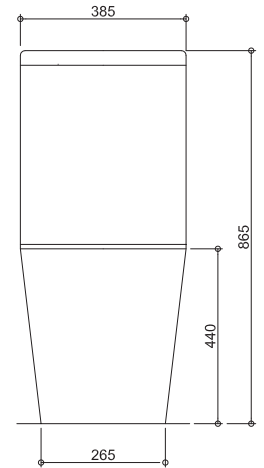

Vienna

VI201C-G (Pan: VI201C-P / Cistern: VI201C-C / Seat: ACC201-4CG / Buttons: ACC201-7CG)

Back To Wall Care Toilet Suite with Grey Seat and Buttons

All dimensions in mm

Specifications /

WELs Rating	4 star, 3.5 L avg flush volume
WELS registration number	L07771 / L07772
Pan	Rimless/Easy-clean design
Trap(s)	Universal trap for S or P-trap installations. S-trap set out 140 mm - 250 mm as standard. P-trap set out 180 mm floor to centre of outlet.
Cistern	R&T dual flush cistern (4.5 L / 3 L) with raised grey cistern buttons
Fixing	The cistern is fixed directly to the pan with a robust concealed base fixing.
Seat	Lock-in single flap grey toilet seat is provided as standard. UF compression moulded toilet seat, fitted with buffers and metal hinges.
Installation	AS1428 Compliance: Refer to the latest standard to ensure installation meets the requirements. The installation of the toilet suite shall be in accordance with the normal minimum drain line grade requirements in AS/NZS 3500.2.
Material / Finish	Vitreous china / Gloss white with grey seat
Weight	Pan 44.1 kg, cistern 14.2 kg
Parts list	Pan, cistern, buttons, seat, hinges, S-trap connector, seal ring, fixing plate, fixing screw, floor fixing screw
Commercial warranty	10 years vitreous china cistern and pan replacement of product; 5 years replacement seat; 2 years valves and fittings; 1 year seals, buttons and labour (see Oliveri website for full details)
Maintenance and care instructions	All surfaces should be cleaned with mild liquid detergent or soap and water. Do not use cream cleaners or citrus based cleaning products, as they are abrasive. Use of unsuitable cleaning agents may damage the surface. Any damage caused in this way will not be covered by warranty.

Vienna

VI201C-G (Pan: VI201C-P / Cistern: VI201C-C / Seat: ACC201-4CG / Buttons: ACC201-7CG)
 Back To Wall Care Toilet Suite with Grey Seat and Buttons

FRONT VIEW

TOP VIEW

SIDE VIEW

Push Button
Above Cistern Lid