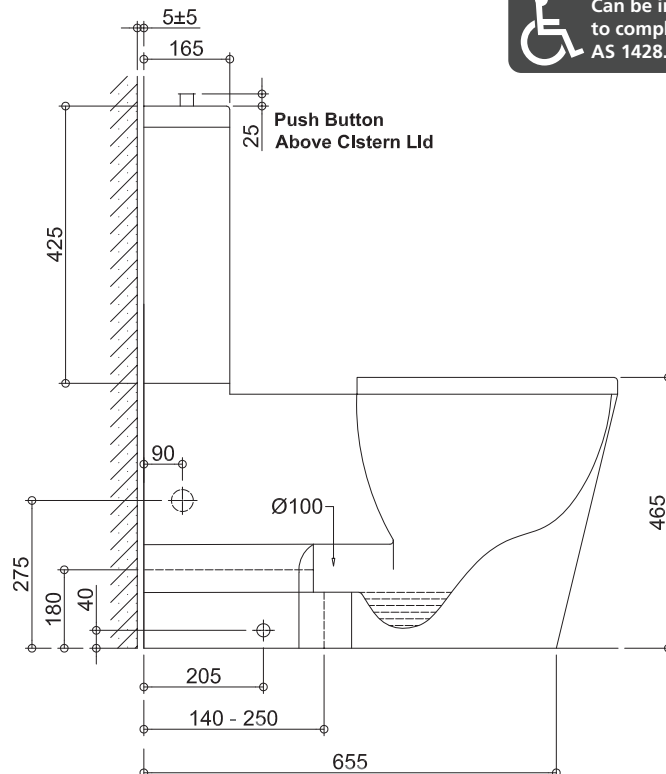

Vienna

VI201C-G (Pan: VI201C-P / Cistern: VI201C-C / Seat: ACC201-4CG / Buttons: ACC201-7CG)

Back To Wall Care Toilet Suite with Grey Seat and Buttons

All dimensions in mm

Specifications /

WELs Rating	4 star, 3.5 L avg flush volume
WELS registration number	L07771 / L07772
Pan	Rimless/Easy-clean design
Trap(s)	Universal trap for S or P-trap installations. S-trap set out 140 mm - 250 mm as standard. P-trap set out 180 mm floor to centre of outlet.
Cistern	R&T dual flush cistern (4.5 L / 3 L) with raised grey cistern buttons
Fixing	The cistern is fixed directly to the pan with a robust concealed base fixing.
Seat	Lock-in single flap grey toilet seat is provided as standard. UF compression moulded toilet seat, fitted with buffers and metal hinges.
Installation	AS1428 Compliance: Refer to the latest standard to ensure installation meets the requirements. The installation of the toilet suite shall be in accordance with the normal minimum drain line grade requirements in AS/NZS 3500.2.
Material / Finish	Vitreous china / Gloss white with grey seat
Weight	Pan 44.1 kg, cistern 14.2 kg
Parts list	Pan, cistern, buttons, seat, hinges, S-trap connector, seal ring, fixing plate, fixing screw, floor fixing screw
Commercial warranty	10 years vitreous china cistern and pan replacement of product; 5 years replacement seat; 2 years valves and fittings; 1 year seals, buttons and labour (see Oliveri website for full details)
Maintenance and care instructions	All surfaces should be cleaned with mild liquid detergent or soap and water. Do not use cream cleaners or citrus based cleaning products, as they are abrasive. Use of unsuitable cleaning agents may damage the surface. Any damage caused in this way will not be covered by warranty.

Vienna

VI201C-G (Pan: VI201C-P / Cistern: VI201C-C / Seat: ACC201-4CG / Buttons: ACC201-7CG)
 Back To Wall Care Toilet Suite with Grey Seat and Buttons

FRONT VIEW

TOP VIEW

SIDE VIEW

Push Button
Above Cistern Lid