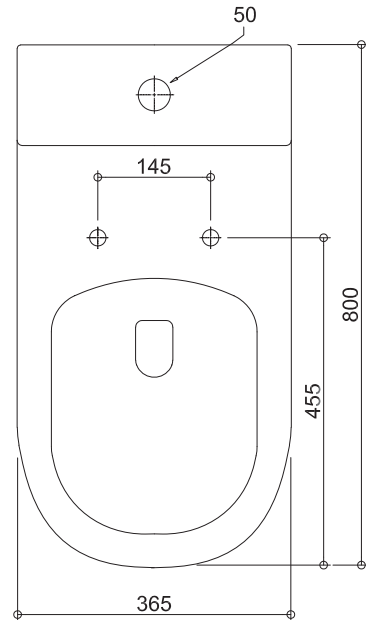

Vienna

VI201C-G (Pan: VI201C-P / Cistern: VI201C-C / Seat: ACC201-4CG / Buttons: ACC201-7CG)

Back To Wall Care Toilet Suite with Grey Seat and Buttons

All dimensions in mm

Specifications /

WELs Rating	4 star, 3.5 L avg flush volume
WELS registration number	L07771 / L07772
Pan	Rimless/Easy-clean design
Trap(s)	Universal trap for S or P-trap installations. S-trap set out 140 mm - 250 mm as standard. P-trap set out 180 mm floor to centre of outlet.
Cistern	R&T dual flush cistern (4.5 L / 3 L) with raised grey cistern buttons
Fixing	The cistern is fixed directly to the pan with a robust concealed base fixing.
Seat	Lock-in single flap grey toilet seat is provided as standard. UF compression moulded toilet seat, fitted with buffers and metal hinges.
Installation	AS1428 Compliance: Refer to the latest standard to ensure installation meets the requirements. The installation of the toilet suite shall be in accordance with the normal minimum drain line grade requirements in AS/NZS 3500.2.
Material / Finish	Vitreous china / Gloss white with grey seat
Weight	Pan 44.1 kg, cistern 14.2 kg
Parts list	Pan, cistern, buttons, seat, hinges, S-trap connector, seal ring, fixing plate, fixing screw, floor fixing screw
Commercial warranty	10 years vitreous china cistern and pan replacement of product; 5 years replacement seat; 2 years valves and fittings; 1 year seals, buttons and labour (see Oliveri website for full details)
Maintenance and care instructions	All surfaces should be cleaned with mild liquid detergent or soap and water. Do not use cream cleaners or citrus based cleaning products, as they are abrasive. Use of unsuitable cleaning agents may damage the surface. Any damage caused in this way will not be covered by warranty.

Vienna

VI201C-G (Pan: VI201C-P / Cistern: VI201C-C / Seat: ACC201-4CG / Buttons: ACC201-7CG)
 Back To Wall Care Toilet Suite with Grey Seat and Buttons

FRONT VIEW

TOP VIEW

SIDE VIEW

Push Button
Above Cistern Lid