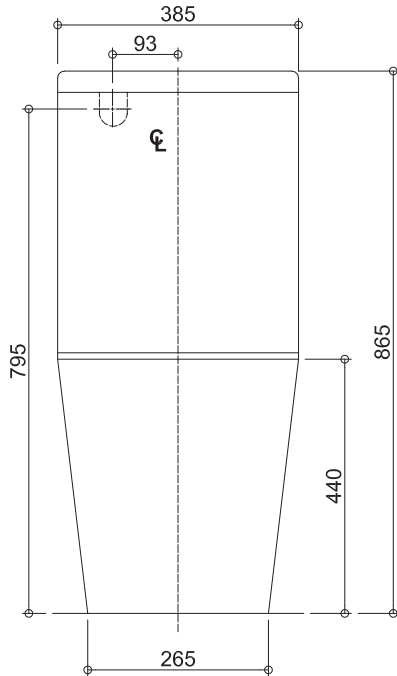

Vienna

VI201C-G (Pan: VI201C-P / Cistern: VI201C-C / Seat: ACC201-4CG / Buttons: ACC201-7CG)

Back To Wall Care Toilet Suite with Grey Seat and Buttons

All dimensions in mm

Specifications /

WELs Rating	4 star, 3.5 L avg flush volume
WELS registration number	L07771 / L07772
Pan	Rimless/Easy-clean design
Trap(s)	Universal trap for S or P-trap installations. S-trap set out 140 mm - 250 mm as standard. P-trap set out 180 mm floor to centre of outlet.
Cistern	R&T dual flush cistern (4.5 L / 3 L) with raised grey cistern buttons
Fixing	The cistern is fixed directly to the pan with a robust concealed base fixing.
Seat	Lock-in single flap grey toilet seat is provided as standard. UF compression moulded toilet seat, fitted with buffers and metal hinges.
Installation	AS1428 Compliance: Refer to the latest standard to ensure installation meets the requirements. The installation of the toilet suite shall be in accordance with the normal minimum drain line grade requirements in AS/NZS 3500.2.
Material / Finish	Vitreous china / Gloss white with grey seat
Weight	Pan 44.1 kg, cistern 14.2 kg
Parts list	Pan, cistern, buttons, seat, hinges, S-trap connector, seal ring, fixing plate, fixing screw, floor fixing screw
Commercial warranty	10 years vitreous china cistern and pan replacement of product; 5 years replacement seat; 2 years valves and fittings; 1 year seals, buttons and labour (see Oliveri website for full details)
Maintenance and care instructions	All surfaces should be cleaned with mild liquid detergent or soap and water. Do not use cream cleaners or citrus based cleaning products, as they are abrasive. Use of unsuitable cleaning agents may damage the surface. Any damage caused in this way will not be covered by warranty.

Vienna

VI201C-G (Pan: VI201C-P / Cistern: VI201C-C / Seat: ACC201-4CG / Buttons: ACC201-7CG)
 Back To Wall Care Toilet Suite with Grey Seat and Buttons

FRONT VIEW

TOP VIEW

SIDE VIEW

Push Button
Above Cistern Lid