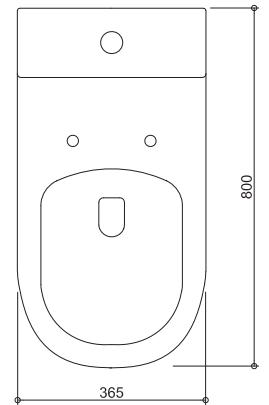

Vienna

VI201C-G (Pan: VI201C-P / Cistern: VI201C-C / Seat: ACC201-4CG / Buttons: ACC201-7CG)

Back To Wall Care Toilet Suite with Grey Seat and Buttons

All dimensions in mm

Specifications /

WELs Rating	4 star, 3.5 L avg flush volume
WELS registration number	L07771 / L07772
Pan	Rimless/Easy-clean design
Trap(s)	Universal trap for S or P-trap installations. S-trap set out 140 mm - 250 mm as standard. P-trap set out 180 mm floor to centre of outlet.
Cistern	R&T dual flush cistern (4.5 L / 3 L) with raised grey cistern buttons
Fixing	The cistern is fixed directly to the pan with a robust concealed base fixing.
Seat	Lock-in single flap grey toilet seat is provided as standard. UF compression moulded toilet seat, fitted with buffers and metal hinges.
Installation	AS1428 Compliance: Refer to the latest standard to ensure installation meets the requirements. The installation of the toilet suite shall be in accordance with the normal minimum drain line grade requirements in AS/NZS 3500.2.
Material / Finish	Vitreous china / Gloss white with grey seat
Weight	Pan 44.1 kg, cistern 14.2 kg
Parts list	Pan, cistern, buttons, seat, hinges, S-trap connector, seal ring, fixing plate, fixing screw, floor fixing screw
Commercial warranty	10 years vitreous china cistern and pan replacement of product; 5 years replacement seat; 2 years valves and fittings; 1 year seals, buttons and labour (see Oliveri website for full details)
Maintenance and care instructions	All surfaces should be cleaned with mild liquid detergent or soap and water. Do not use cream cleaners or citrus based cleaning products, as they are abrasive. Use of unsuitable cleaning agents may damage the surface. Any damage caused in this way will not be covered by warranty.

Vienna

VI201C-G (Pan: VI201C-P / Cistern: VI201C-C / Seat: ACC201-4CG / Buttons: ACC201-7CG)
 Back To Wall Care Toilet Suite with Grey Seat and Buttons

FRONT VIEW

TOP VIEW

SIDE VIEW

Push Button
Above Cistern Lid