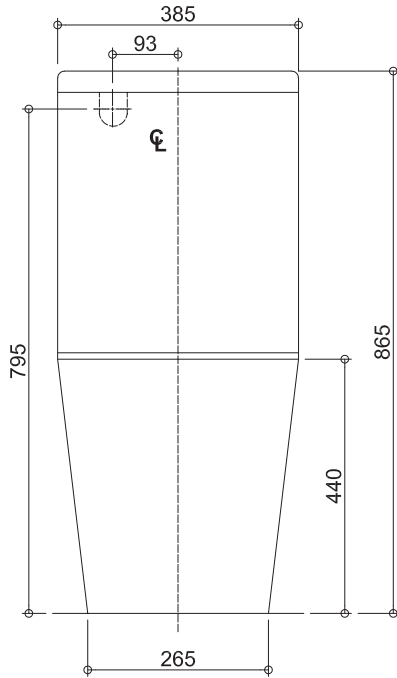

## Specifications /

<b>WELS Rating</b>	4 star, 3.5 L avg flush volume
<b>WELS registration number</b>	L07771 / L07772
<b>Pan</b>	Rimless/Easy-clean design
<b>Trap(s)</b>	Universal trap for S or P-trap installations. S-trap set out 140 mm - 250 mm as standard. P-trap set out 180 mm floor to centre of outlet.
<b>Cistern</b>	R&T dual flush cistern (4.5 L / 3 L) with raised blue cistern buttons
<b>Fixing</b>	The cistern is fixed directly to the pan with a robust concealed base fixing.
<b>Seat</b>	Lock-in single flap blue toilet seat is provided as standard. UF compression moulded toilet seat, fitted with buffers and metal hinges.
<b>Installation</b>	<b>AS1428 Compliance:</b> Refer to the latest standard to ensure installation meets the requirements. The installation of the toilet suite shall be in accordance with the normal minimum drain line grade requirements in AS/NZS 3500.2.
<b>Material / Finish</b>	Vitreous china / Gloss white and blue seat
<b>Weight</b>	Pan 44.1 kg, cistern 14.2 kg
<b>Parts list</b>	Pan, cistern, buttons, seat, hinges, S-trap connector, seal ring, fixing plate, fixing screw, floor fixing screw
<b>Commercial warranty</b>	10 years vitreous china cistern and pan replacement of product; 5 years replacement seat; 2 years valves and fittings; 1 year seals, buttons and labour (see Oliveri website for full details)
<b>Maintenance and care instructions</b>	All surfaces should be cleaned with mild liquid detergent or soap and water. Do not use cream cleaners or citrus based cleaning products, as they are abrasive. Use of unsuitable cleaning agents may damage the surface. Any damage caused in this way will not be covered by warranty.

# Vienna

**VI201C-B** (Pan: VI201C-P / Cistern: VI201C-C / Seat: ACC201-6CB / Buttons: ACC201-8CB)

Back To Wall Care Toilet Suite with Blue Seat and Buttons

All dimensions in mm

**FRONT VIEW**

**TOP VIEW**