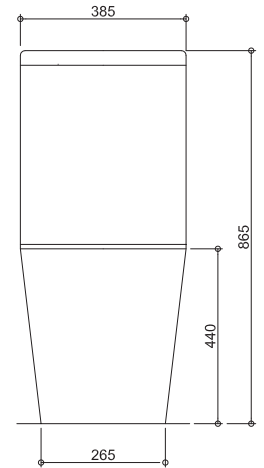

# Vienna

**VI201C-B** (Pan: VI201C-P / Cistern: VI201C-C / Seat: ACC201-6CB / Buttons: ACC201-8CB)

Back To Wall Care Toilet Suite with Blue Seat and Buttons

All dimensions in mm

## Specifications /

<b>WELS Rating</b>	4 star, 3.5 L avg flush volume
<b>WELS registration number</b>	L07771 / L07772
<b>Pan</b>	Rimless/Easy-clean design
<b>Trap(s)</b>	Universal trap for S or P-trap installations. S-trap set out 140 mm - 250 mm as standard. P-trap set out 180 mm floor to centre of outlet.
<b>Cistern</b>	R&T dual flush cistern (4.5 L / 3 L) with raised blue cistern buttons
<b>Fixing</b>	The cistern is fixed directly to the pan with a robust concealed base fixing.
<b>Seat</b>	Lock-in single flap blue toilet seat is provided as standard. UF compression moulded toilet seat, fitted with buffers and metal hinges.
<b>Installation</b>	<b>AS1428 Compliance:</b> Refer to the latest standard to ensure installation meets the requirements. The installation of the toilet suite shall be in accordance with the normal minimum drain line grade requirements in AS/NZS 3500.2.
<b>Material / Finish</b>	Vitreous china / Gloss white and blue seat
<b>Weight</b>	Pan 44.1 kg, cistern 14.2 kg
<b>Parts list</b>	Pan, cistern, buttons, seat, hinges, S-trap connector, seal ring, fixing plate, fixing screw, floor fixing screw
<b>Commercial warranty</b>	10 years vitreous china cistern and pan replacement of product; 5 years replacement seat; 2 years valves and fittings; 1 year seals, buttons and labour (see Oliveri website for full details)
<b>Maintenance and care instructions</b>	All surfaces should be cleaned with mild liquid detergent or soap and water. Do not use cream cleaners or citrus based cleaning products, as they are abrasive. Use of unsuitable cleaning agents may damage the surface. Any damage caused in this way will not be covered by warranty.