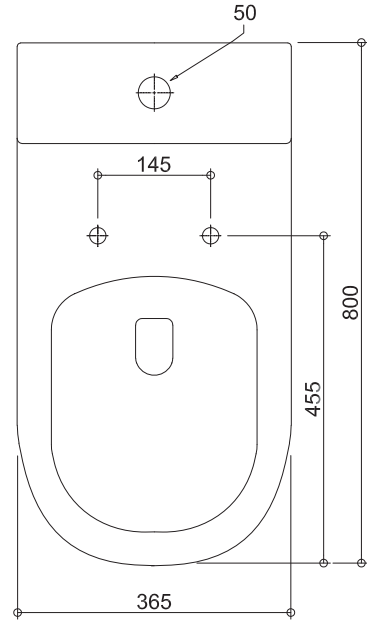

## Specifications /

<b>WELS Rating</b>	4 star, 3.5 L avg flush volume
<b>WELS registration number</b>	L07771 / L07772
<b>Pan</b>	Rimless/Easy-clean design
<b>Trap(s)</b>	Universal trap for S or P-trap installations. S-trap set out 140 mm - 250 mm as standard. P-trap set out 180 mm floor to centre of outlet.
<b>Cistern</b>	R&T dual flush cistern (4.5 L / 3 L) with raised blue cistern buttons
<b>Fixing</b>	The cistern is fixed directly to the pan with a robust concealed base fixing.
<b>Seat</b>	Lock-in single flap blue toilet seat is provided as standard. UF compression moulded toilet seat, fitted with buffers and metal hinges.
<b>Installation</b>	<b>AS1428 Compliance:</b> Refer to the latest standard to ensure installation meets the requirements. The installation of the toilet suite shall be in accordance with the normal minimum drain line grade requirements in AS/NZS 3500.2.
<b>Material / Finish</b>	Vitreous china / Gloss white and blue seat
<b>Weight</b>	Pan 44.1 kg, cistern 14.2 kg
<b>Parts list</b>	Pan, cistern, buttons, seat, hinges, S-trap connector, seal ring, fixing plate, fixing screw, floor fixing screw
<b>Commercial warranty</b>	10 years vitreous china cistern and pan replacement of product; 5 years replacement seat; 2 years valves and fittings; 1 year seals, buttons and labour (see Oliveri website for full details)
<b>Maintenance and care instructions</b>	All surfaces should be cleaned with mild liquid detergent or soap and water. Do not use cream cleaners or citrus based cleaning products, as they are abrasive. Use of unsuitable cleaning agents may damage the surface. Any damage caused in this way will not be covered by warranty.

# Vienna

**VI201C-B** (Pan: VI201C-P / Cistern: VI201C-C / Seat: ACC201-6CB / Buttons: ACC201-8CB)

Back To Wall Care Toilet Suite with Blue Seat and Buttons

All dimensions in mm

**FRONT VIEW**

**TOP VIEW**