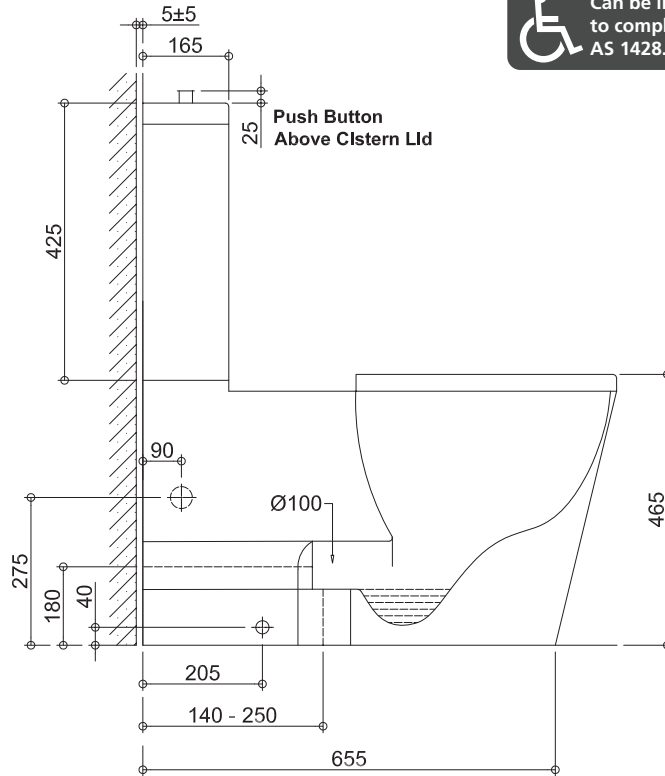

## Specifications /

<b>WELS Rating</b>	4 star, 3.5 L avg flush volume
<b>WELS registration number</b>	L07771 / L07772
<b>Pan</b>	Rimless/Easy-clean design
<b>Trap(s)</b>	Universal trap for S or P-trap installations. S-trap set out 140 mm - 250 mm as standard. P-trap set out 180 mm floor to centre of outlet.
<b>Cistern</b>	R&T dual flush cistern (4.5 L / 3 L) with raised blue cistern buttons
<b>Fixing</b>	The cistern is fixed directly to the pan with a robust concealed base fixing.
<b>Seat</b>	Lock-in single flap blue toilet seat is provided as standard. UF compression moulded toilet seat, fitted with buffers and metal hinges.
<b>Installation</b>	<b>AS1428 Compliance:</b> Refer to the latest standard to ensure installation meets the requirements. The installation of the toilet suite shall be in accordance with the normal minimum drain line grade requirements in AS/NZS 3500.2.
<b>Material / Finish</b>	Vitreous china / Gloss white and blue seat
<b>Weight</b>	Pan 44.1 kg, cistern 14.2 kg
<b>Parts list</b>	Pan, cistern, buttons, seat, hinges, S-trap connector, seal ring, fixing plate, fixing screw, floor fixing screw
<b>Commercial warranty</b>	10 years vitreous china cistern and pan replacement of product; 5 years replacement seat; 2 years valves and fittings; 1 year seals, buttons and labour (see Oliveri website for full details)
<b>Maintenance and care instructions</b>	All surfaces should be cleaned with mild liquid detergent or soap and water. Do not use cream cleaners or citrus based cleaning products, as they are abrasive. Use of unsuitable cleaning agents may damage the surface. Any damage caused in this way will not be covered by warranty.

# Vienna

**VI201C-B** (Pan: VI201C-P / Cistern: VI201C-C / Seat: ACC201-6CB / Buttons: ACC201-8CB)

Back To Wall Care Toilet Suite with Blue Seat and Buttons

All dimensions in mm

**FRONT VIEW**

**TOP VIEW**

**SIDE VIEW**

Can be installed to comply with AS 1428.1

Push Button Above Cistern Lid