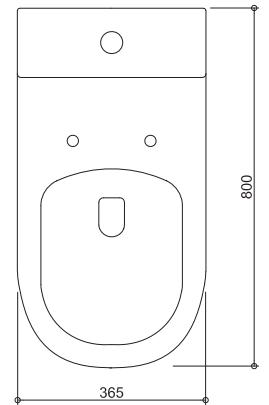

# Vienna

**VI201C-B** (Pan: VI201C-P / Cistern: VI201C-C / Seat: ACC201-6CB / Buttons: ACC201-8CB)

Back To Wall Care Toilet Suite with Blue Seat and Buttons

All dimensions in mm

## Specifications /

<b>WELS Rating</b>	4 star, 3.5 L avg flush volume
<b>WELS registration number</b>	L07771 / L07772
<b>Pan</b>	Rimless/Easy-clean design
<b>Trap(s)</b>	Universal trap for S or P-trap installations. S-trap set out 140 mm - 250 mm as standard. P-trap set out 180 mm floor to centre of outlet.
<b>Cistern</b>	R&T dual flush cistern (4.5 L / 3 L) with raised blue cistern buttons
<b>Fixing</b>	The cistern is fixed directly to the pan with a robust concealed base fixing.
<b>Seat</b>	Lock-in single flap blue toilet seat is provided as standard. UF compression moulded toilet seat, fitted with buffers and metal hinges.
<b>Installation</b>	<b>AS1428 Compliance:</b> Refer to the latest standard to ensure installation meets the requirements. The installation of the toilet suite shall be in accordance with the normal minimum drain line grade requirements in AS/NZS 3500.2.
<b>Material / Finish</b>	Vitreous china / Gloss white and blue seat
<b>Weight</b>	Pan 44.1 kg, cistern 14.2 kg
<b>Parts list</b>	Pan, cistern, buttons, seat, hinges, S-trap connector, seal ring, fixing plate, fixing screw, floor fixing screw
<b>Commercial warranty</b>	10 years vitreous china cistern and pan replacement of product; 5 years replacement seat; 2 years valves and fittings; 1 year seals, buttons and labour (see Oliveri website for full details)
<b>Maintenance and care instructions</b>	All surfaces should be cleaned with mild liquid detergent or soap and water. Do not use cream cleaners or citrus based cleaning products, as they are abrasive. Use of unsuitable cleaning agents may damage the surface. Any damage caused in this way will not be covered by warranty.