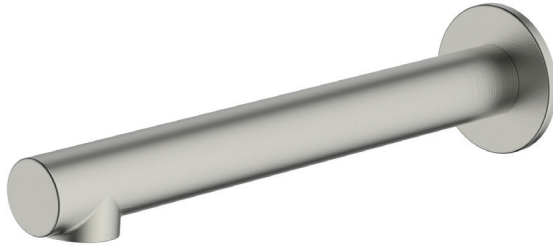

Venice

VE108204BN

Brushed Nickel Straight Wall Spout

Specifications /

WELs rating	5 Star, 6L per minute
Temperature rating (min / max)	1°C - 65°C
Pressure rating (min / max)	150 kPa - 500 kPa
Finish	Brushed nickel (PVD)
Materials	Brass spout
Product weight	0.32kg
Installation	200mm fixed wall spout
Water supply	Mains
Warranty	15 years body; 10 years finish; 5 years seals, fittings, aerators; 1 year labour (refer to oliveri.com.au)
Maintenance and care instructions	All surfaces should be cleaned with mild liquid detergent or soap and water. Do not use cream cleaners or citrus based cleaning products, as they are abrasive. Use of unsuitable cleaning agents may damage the surface. Any damage caused in this way will not be covered by warranty.