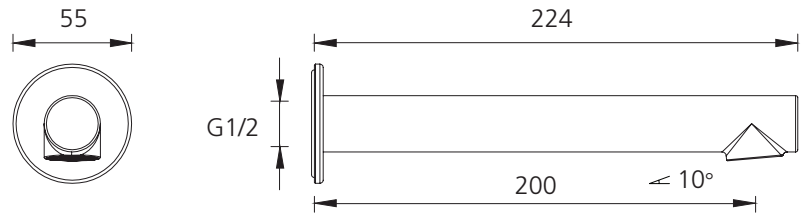

Venice

VE108204BN

Brushed Nickel Straight Wall Spout

Specifications /

WELs rating	5 Star, 6L per minute
Temperature rating (min / max)	1°C - 65°C
Pressure rating (min / max)	150 kPa - 500 kPa
Finish	Brushed nickel (PVD)
Materials	Brass spout
Product weight	0.32kg
Installation	200mm fixed wall spout
Water supply	Mains
Warranty	15 years body; 10 years finish; 5 years seals, fittings, aerators; 1 year labour (refer to oliveri.com.au)
Maintenance and care instructions	All surfaces should be cleaned with mild liquid detergent or soap and water. Do not use cream cleaners or citrus based cleaning products, as they are abrasive. Use of unsuitable cleaning agents may damage the surface. Any damage caused in this way will not be covered by warranty.