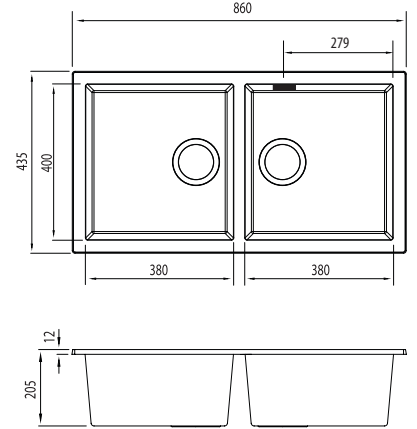

# Santorini

Italian made

All dimensions in mm

## ST-WH1563U OF

White Double Bowl Undermount Sink

— Overflow location

### Specifications /

<b>Sink size</b>	860W x 435H mm
<b>Bowl size</b>	Standard Bowl 1 380W x 400H x 210D / 32L Standard Bowl 1 380W x 400H x 210D / 32L
<b>Construction</b>	Moulded granite
<b>Material</b>	80% granite and quartz particles and 20% acrylic
<b>Installation</b>	Undermount
<b>Fixings</b>	Available on request
<b>Min cabinet size</b>	900 mm
<b>Tap holes</b>	N/A
<b>Waste fittings</b>	2 x 90 mm basket wastes included
<b>Overflow</b>	Overflow kit included
<b>Carton size</b>	960 x 580 x 310 mm
<b>Weight</b>	16 kg
<b>Warranty</b>	Lifetime manufacturer's warranty (refer to Oliveri website)
<b>Maintenance and care instructions</b>	Clean the sink regularly with warm water, a liquid detergent and a soft cloth. Do not use abrasive powders or creams and avoid chemically aggressive detergents. Generic stains should be removed immediately with very hot water and a cleaning product. For organic stains which are especially difficult to remove, it is recommended that you fill the sink with a highly diluted organic cleaner such as bleach and let stand overnight. The next morning, rinse with warm water and a soft cloth.