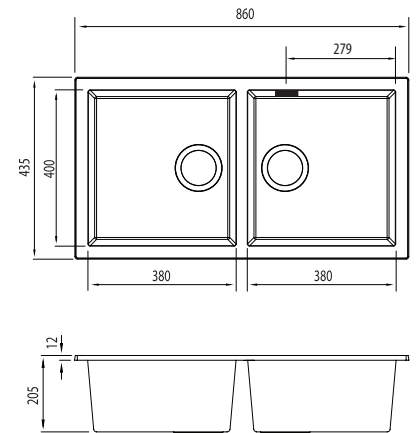

Santorini

Italian made

All dimensions in mm

ST-MB1563U OF

Matte Black Double Bowl Undermount Sink

— Overflow location

Specifications /

Sink size	860W x 435H mm
Bowl size	Standard Bowl 1 380W x 400H x 210D / 32L Standard Bowl 1 380W x 400H x 210D / 32L
Construction	Moulded granite
Material	80% granite and quartz particles and 20% acrylic
Installation	Undermount
Fixings	Available on request
Min cabinet size	900 mm
Tap holes	N/A
Waste fittings	2 x 90 mm basket wastes included
Overflow	Overflow kit included
Carton size	960 x 580 x 310 mm
Weight	16 kg
Warranty	Lifetime manufacturer's warranty (refer to Oliveri website)
Maintenance and care instructions	Clean the sink regularly with warm water, a liquid detergent and a soft cloth. Do not use abrasive powders or creams and avoid chemically aggressive detergents. Generic stains should be removed immediately with very hot water and a cleaning product. For organic stains which are especially difficult to remove, it is recommended that you fill the sink with a highly diluted organic cleaner such as bleach and let stand overnight. The next morning, rinse with warm water and a soft cloth.