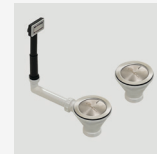

Santorini

Italian made

All dimensions in mm

ST-BL1563U OF

Black Double Bowl Undermount Sink

— Overflow location

Specifications /

Sink size	860W x 435H mm
Bowl size	Standard Bowl 1 380W x 400H x 210D / 32L Standard Bowl 1 380W x 400H x 210D / 32L
Construction	Moulded granite
Material	80% granite and quartz particles and 20% acrylic
Installation	Undermount
Fixings	Available on request
Min cabinet size	900 mm
Tap holes	N/A
Waste fittings	2 x 90 mm basket wastes included
Overflow	Overflow kit included
Carton size	960 x 580 x 310 mm
Weight	16 kg
Warranty	Lifetime manufacturer's warranty (refer to Oliveri website)
Maintenance and care instructions	Clean the sink regularly with warm water, a liquid detergent and a soft cloth. Do not use abrasive powders or creams and avoid chemically aggressive detergents. Generic stains should be removed immediately with very hot water and a cleaning product. For organic stains which are especially difficult to remove, it is recommended that you fill the sink with a highly diluted organic cleaner such as bleach and let stand overnight. The next morning, rinse with warm water and a soft cloth.

Included accessories /

AC11
Basket Wastes with Rectangular Overflow