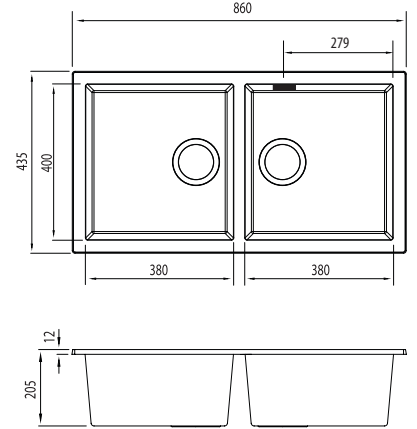

Santorini

Italian made

All dimensions in mm

ST-BL1563U OF

Black Double Bowl Undermount Sink

— Overflow location

Specifications /

Sink size	860W x 435H mm
Bowl size	Standard Bowl 1 380W x 400H x 210D / 32L Standard Bowl 1 380W x 400H x 210D / 32L
Construction	Moulded granite
Material	80% granite and quartz particles and 20% acrylic
Installation	Undermount
Fixings	Available on request
Min cabinet size	900 mm
Tap holes	N/A
Waste fittings	2 x 90 mm basket wastes included
Overflow	Overflow kit included
Carton size	960 x 580 x 310 mm
Weight	16 kg
Warranty	Lifetime manufacturer's warranty (refer to Oliveri website)
Maintenance and care instructions	Clean the sink regularly with warm water, a liquid detergent and a soft cloth. Do not use abrasive powders or creams and avoid chemically aggressive detergents. Generic stains should be removed immediately with very hot water and a cleaning product. For organic stains which are especially difficult to remove, it is recommended that you fill the sink with a highly diluted organic cleaner such as bleach and let stand overnight. The next morning, rinse with warm water and a soft cloth.

Included accessories /

AC11
Basket Wastes with Rectangular Overflow