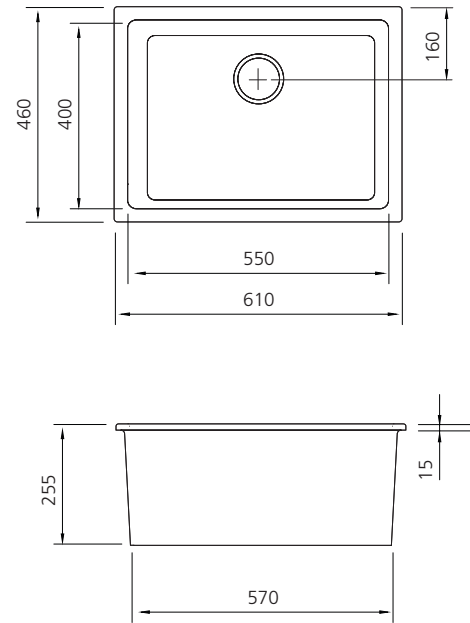

Sicily

Italian made

SC-WH1990TU

White Mega Bowl Fireclay Universal Sink

Basket waste not included

All dimensions in mm.

Tolerance: +/- 2%

Specifications /

Sink size	610W x 460H x 255D mm (Subject to a variation of +/- 2%)
Bowl size	550W x 400H x 230D / 49L
Material	Fireclay
Finish	Gloss white (non-porous glaze)
Installation	Topmount or undermount
Min cabinet size	800 mm
Tap holes	N/A
Waste fittings	Not included (1 x 90 mm extended screw length basket waste required)
Overflow	Not available
Carton size	640 x 300 x 510 mm
Weight	23.5 kg CAUTION This product requires a two person lift.
Warranty	Lifetime manufacturer's warranty (see Oliveri website for details)
Maintenance and care instructions	Clean the sink regularly with warm water, a liquid detergent and a soft cloth. Do not use cream cleaners or citrus based cleaning products, as they are abrasive. Use of unsuitable cleaning agents may damage the sink surface.

***NOTE** Due to the manufacturing process and large size of fireclay farmhouse sinks, each sink may vary +/- 2% in size from stated dimensions. **It is essential to measure the actual sink that will be installed when preparing benchtops for installation.**