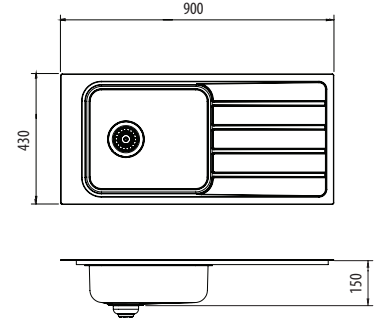

### Single Bowl Topmount Care Sink With Drainer

All dimensions in mm

#### Specifications /

<b>Sink size</b>	900W x 430H x 150D mm
<b>Bowl size</b>	Main Bowl 330W x 390H x 135D / 14 L
<b>Construction</b>	2 piece, bowls and drainer seam welded
<b>Material</b>	304 grade, 18/10 polished stainless steel (0.9 mm)
<b>Heat protection</b>	Supplied with insulation pad to bottom of bowl
<b>Installation</b>	Topmount recommended
<b>Fixings</b>	Adjustable clips and sealing foam supplied
<b>Min cabinet size</b>	500 mm
<b>Tap holes</b>	Available with 0 (PU2820) or 1 tap hole (PU2825)
<b>Waste fittings</b>	1 x 90 mm basket waste included
<b>Overflow</b>	Not available
<b>Carton size</b>	986 x 518 x 230 mm
<b>Weight</b>	5.0 kg
<b>Warranty</b>	Lifetime manufacturer's warranty (refer to oliveri.com.au)
<b>Maintenance and care instructions</b>	All surfaces should be cleaned with mild liquid detergent or soap and water. To maintain the shine on your Oliveri stainless steel sink, we recommended the use of any of the easy to obtain, non-abrasive stainless steel cleaners or metal polishes.